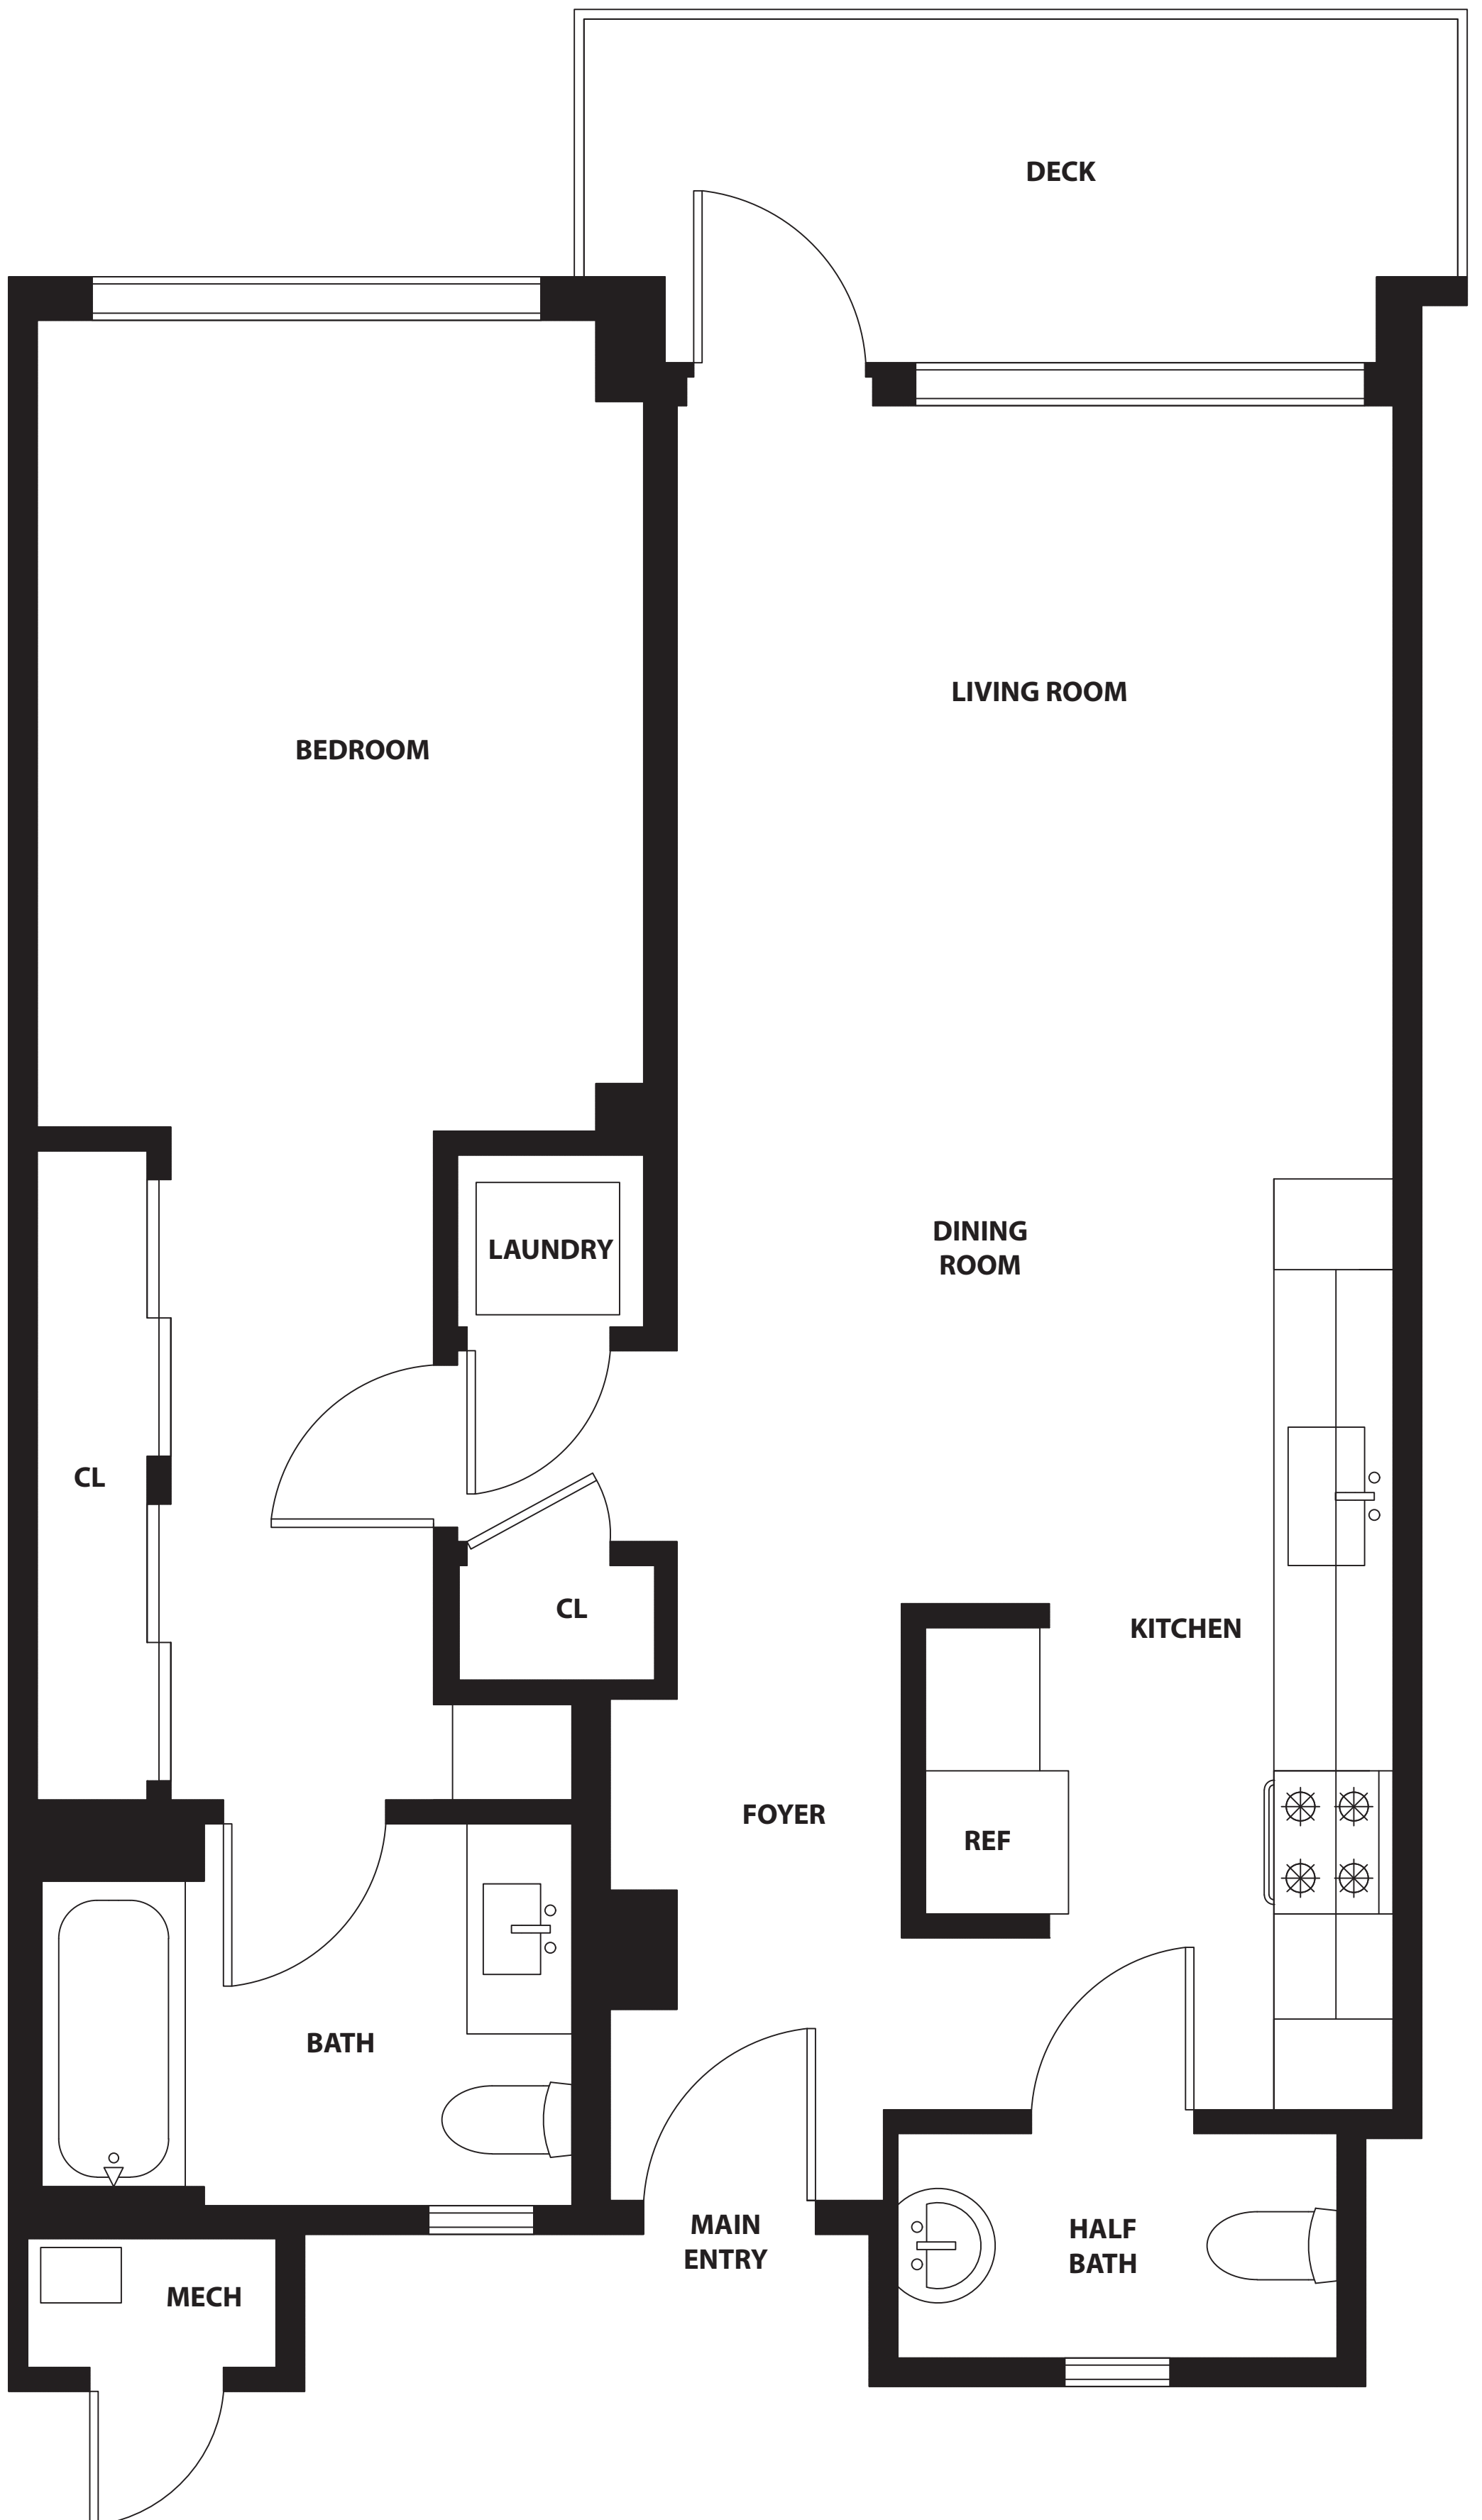

850 MINNESOTA ST #257

SAN FRANCISCO, CALIFORNIA

DISCLAIMER: RENDERING BY OPEN HOMES PHOTOGRAPHY. ALL MEASUREMENTS ARE APPROXIMATE AND MAY NOT BE EXACT. DO NOT RELY ON THE ACCURACY OF THIS FLOOR PLAN WHEN DETERMINING THE PRICE OF A PROPERTY OR MAKING DECISIONS REGARDING BUYING OR SELLING OF PROPERTIES WITHOUT INDEPENDENT VERIFICATION.